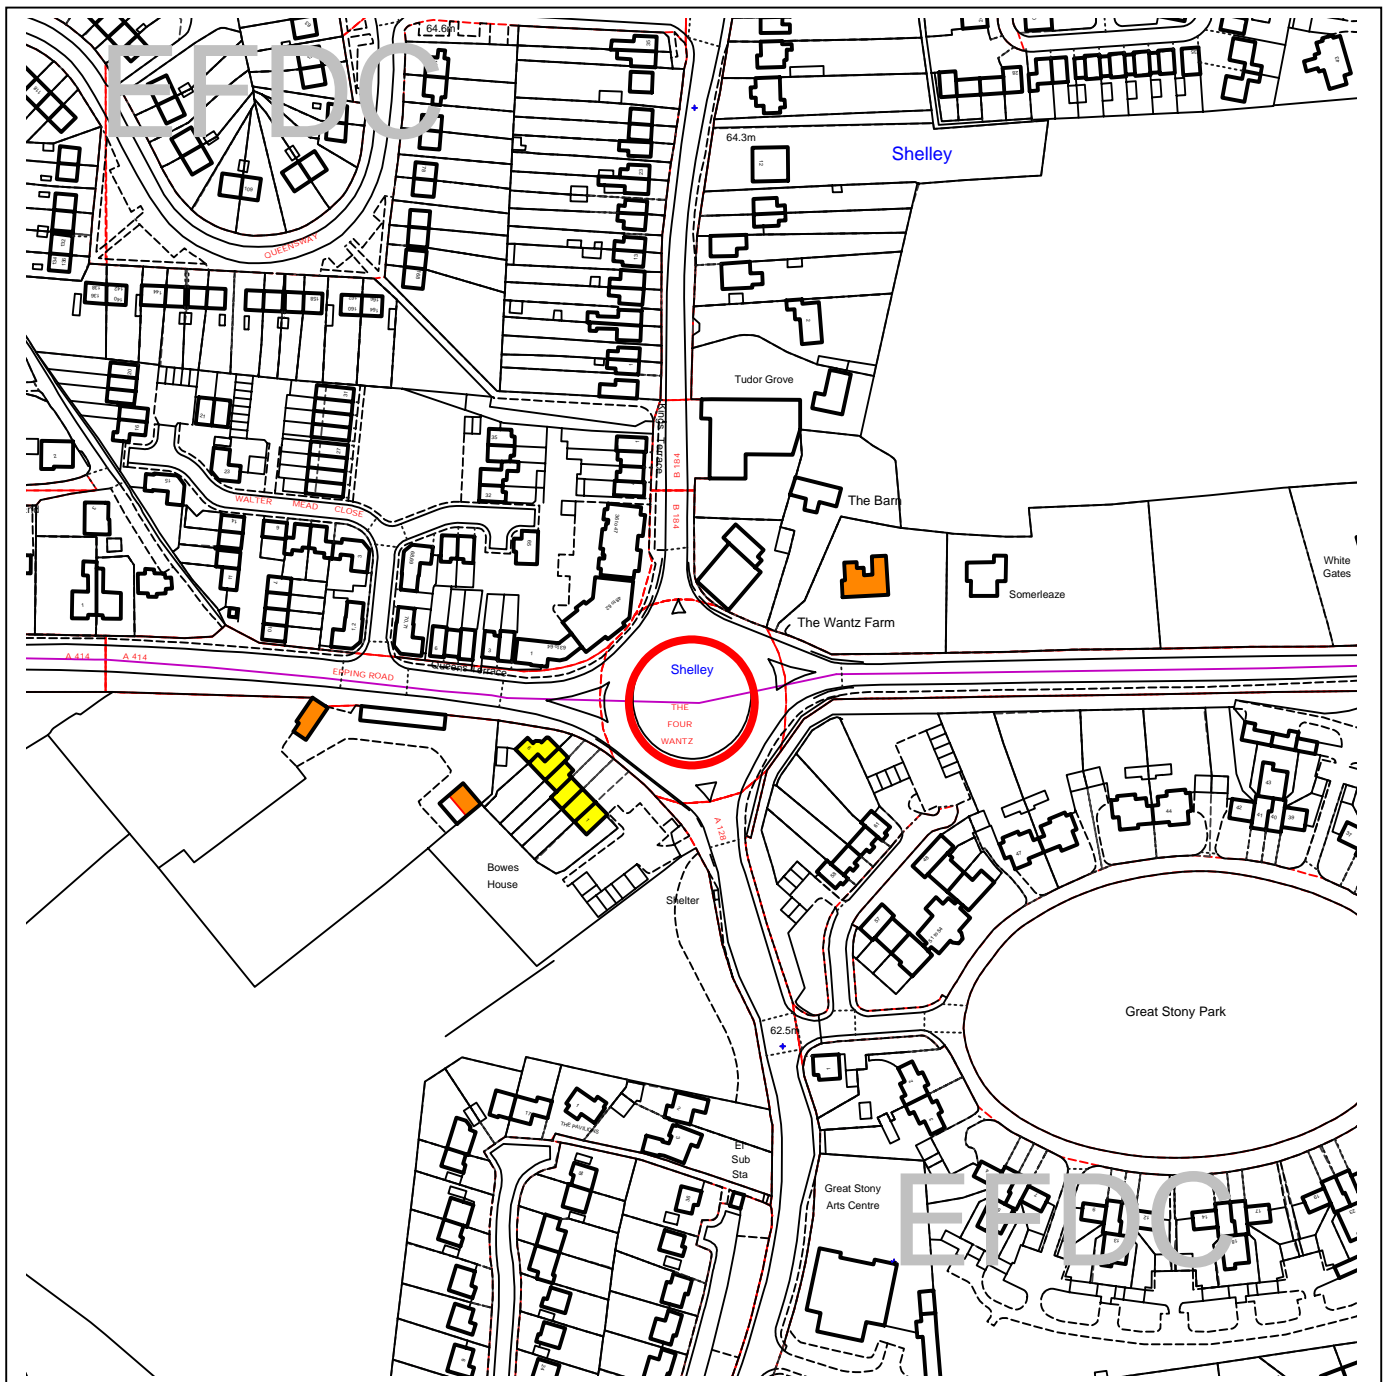

Epping Forest District Council

District Development Committee

The material contained in this plot has been reproduced from an Ordnance Survey map with the permission of the Controller of Her Majesty's Stationery. (c) Crown Copyright. Unauthorised reproduction infringes Crown Copyright and may lead to prosecution or civil proceedings.

EFDC licence No.100018534

Agenda Item Number:	8
Application Number:	EPF/2432/08
Site Name:	Roundabout, The Four Wantz, A414
Scale of Plot:	1/2500